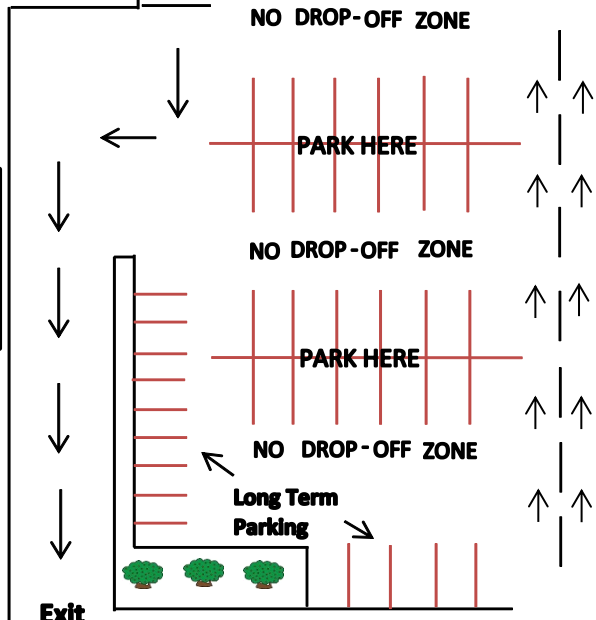

St. Apollinaris School

Circulation Diagram

For Driving/Drop-Off/Pick-Up

QUAD AREA

END OF DROP -OFF ZONE

FRONT AREA TO WAIT FOR STUDENTS

USE THE CROSSWALK

START OF DROP -OFF ZONE

Rectory

Convent

Exit

South Entrance

Lassen Street